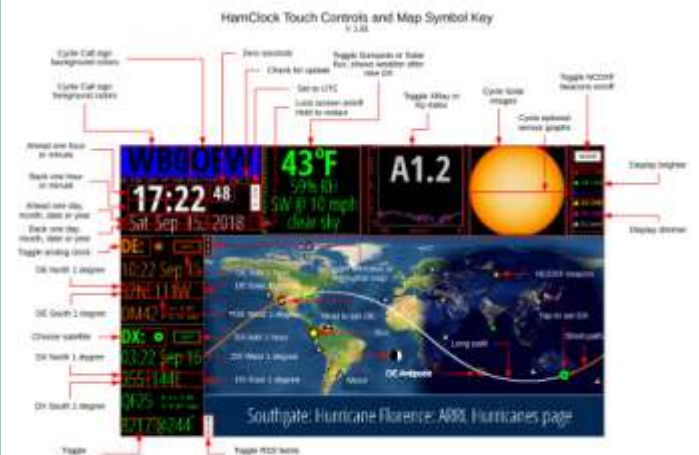

Wait a minute, there is even another form of Geochron. It's built on a “Raspberry Pi” $35.00 computer and can be setup to display on a TV set or a regular computer monitor. The program called “Hamclock” was written up in QST magazine back in the October 2017 edition. It will track many satellites as well as the ISS. Solar conditions including NCDXF Beacons are displayed including distance and beam heading. It's pretty cool. Take a look at the article; you can download it from the ARRL's web site. Here are some picture and descriptions of some screens.