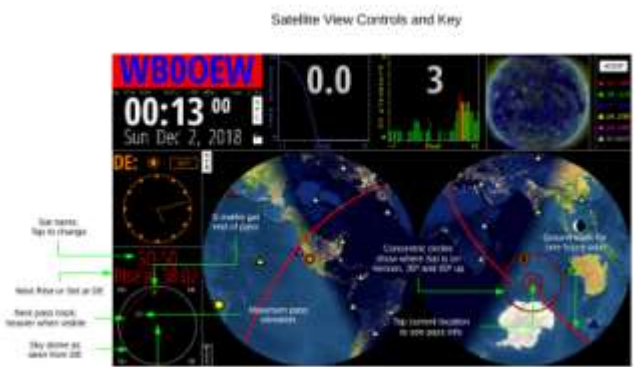

Wait a minute, there is even another form of Geochron. It's built on a “Raspberry Pi” $35.00 computer and can be setup to display on a TV set or a regular computer monitor. The program called “Hamclock” was written up in QST magazine back in the October 2017 edition. It will track many satellites as well as the ISS. Solar conditions including NCDXF Beacons are displayed including distance and beam heading. It's pretty cool. Take a look at the article; you can download it from the ARRL's web site. Here are some picture and descriptions of some screens.